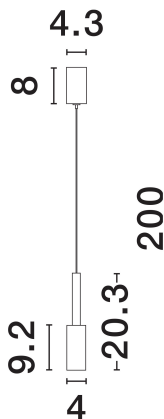

NOVA LUCE

PRODUCT DATASHEET

Version: 001

PRODUCT PHOTOGRAPH

TECHNICAL DRAWING

GENERAL INFORMATION

Product Code	9010228
Collection	Indoor
Product Category	Suspension
Product Family	Joy
Mounting Location	Wall
Application Environment	Indoor
Specifications	N/A

DIMENSION & WEIGHT

LxWxH (cm)	D: 4 H: 200
Cut Out (cm)	N/A
Weight (Kgr)	0.33

MATERIAL & COLOR

Product Color	Sandy Black
Body Material	Aluminium

APPLICATION & MOUNTING

Ambient Working Temp.	Max 45°C
Type of Protection	IP20
Dimmable	No
Type of Dimming	N/A
Mounting type	Surface
Mounting Depth (cm)	N/A
Led Module Replaceable	No
Light Source	LED

NOVA LUCE S.A

Schimatari Viotias
32009, Greece

+30 22620 58 121
+30 22620 56 743

info@novaluce.com
www.novaluce.com