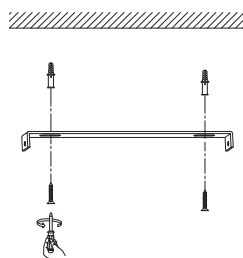

NOVA LUCE

9285410

 x2  x2

1

Turn off the general switch

2

Drill holes apply plastic anchors
With screws

3

Connect the wires

4

Apply the side screws

5

Turn on the general switch