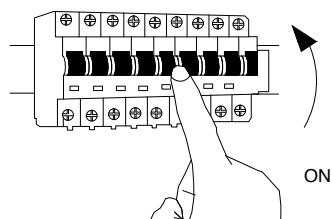

NOVA LUCE

9285410

 x2  x2

1

Turn off the general switch

2

Drill holes apply plastic anchors
With screws

3

Connect the wires

4

Apply the side screws

5

Turn on the general switch