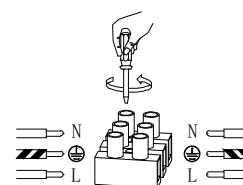

NOVA LUCE

9285410

 x2  x2

1

Turn off the general switch

2

Drill holes apply plastic anchors
With screws

3

Connect the wires

4

Apply the side screws

5

Turn on the general switch