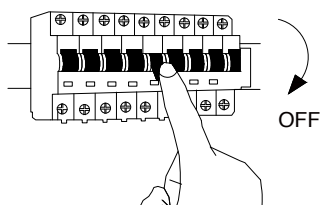

NOVA LUCE

9285410

 x2  x2

1

Turn off the general switch

2

Drill holes apply plastic anchors
With screws

3

Connect the wires

4

Apply the side screws

5

Turn on the general switch