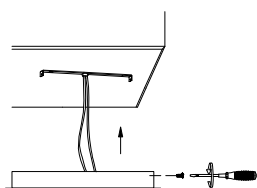

NOVA LUCE

9285410

 x2  x2

1

Turn off the general switch

2

Drill holes apply plastic anchors
With screws

3

Connect the wires

4

Apply the side screws

5

Turn on the general switch