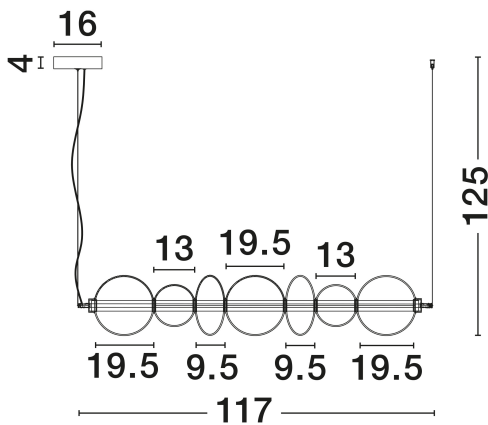

TECHNICAL DRAWING

GENERAL INFORMATION

Product Code	9030557
Collection	Indoor
Product Category	Suspension
Product Family	Bally
Mounting Location	Ceiling
Application Environment	Indoor
Specifications	N/A

DIMENSION & WEIGHT

LxWxH (cm)	L: 117 H: 125
Cut Out (cm)	N/A
Weight (Kgr)	3.5

MATERIAL & COLOR

Product Color	Matt Black & Gradient Smokey Gray
Body Material	Metal & Glass

APPLICATION & MOUNTING

Ambient Working Temp.	Max 45°C
Type of Protection	IP20
Dimmable	Yes
Type of Dimming	Triac
Mounting type	Surface
Mounting Depth (cm)	N/A
Led Module Replaceable	No
Light Source	LED

NOVA LUCE S.A

Schimatari Viotias
32009, Greece

+30 22620 58 121
+30 22620 56 743

info@novaluce.com
www.novaluce.com