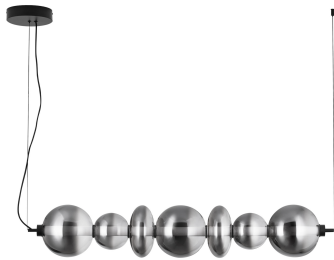

NOVA LUCE

PRODUCT DATASHEET

Version: 001

PRODUCT PHOTOGRAPH