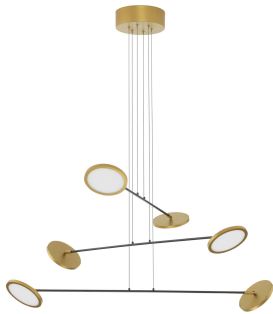

NOVA LUCE

PRODUCT DATASHEET

Version: 001

PRODUCT PHOTOGRAPH

TECHNICAL DRAWING

GENERAL INFORMATION

Product Code	9695255
Collection	Indoor
Product Category	Suspension
Product Family	Scope
Mounting Location	Wall
Application Environment	Indoor
Specifications	N/A

DIMENSION & WEIGHT

LxWxH (cm)	L: 100 W: 88.5 H: 150
Cut Out (cm)	N/A
Weight (Kgr)	4.38

MATERIAL & COLOR

Product Color	Black & Gold
Body Material	Metal & Acrylic

APPLICATION & MOUNTING

Ambient Working Temp.	Max 45°C
Type of Protection	IP20
Dimmable	Yes
Type of Dimming	Triac
Mounting type	Surface
Mounting Depth (cm)	N/A
Led Module Replaceable	No
Light Source	LED