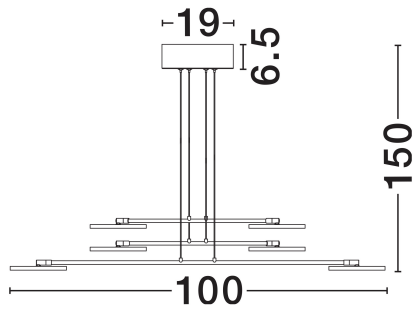

NOVA LUCE

PRODUCT DATASHEET

Version: 001

PRODUCT PHOTOGRAPH

TECHNICAL DRAWING

GENERAL INFORMATION

Product Code	9695255
Collection	Indoor
Product Category	Suspension
Product Family	Scope
Mounting Location	Wall
Application Environment	Indoor
Specifications	N/A

DIMENSION & WEIGHT

LxWxH (cm)	L: 100 W: 88.5 H: 150
Cut Out (cm)	N/A
Weight (Kgr)	4.38

MATERIAL & COLOR

Product Color	Black & Gold
Body Material	Metal & Acrylic

APPLICATION & MOUNTING

Ambient Working Temp.	Max 45°C
Type of Protection	IP20
Dimmable	Yes
Type of Dimming	Triac
Mounting type	Surface
Mounting Depth (cm)	N/A
Led Module Replaceable	No
Light Source	LED

Power (Nominal)	44W
Input voltage (Nominal)	220-240V
Mains Frequency	50/60Hz

PHOTOMETRICAL DATA

Luminous Flux	3660lm
Color Temperature	3000K
Light Color (Designation)	Warm White

WARRANTY

Warranty	3 Years
----------	----------------