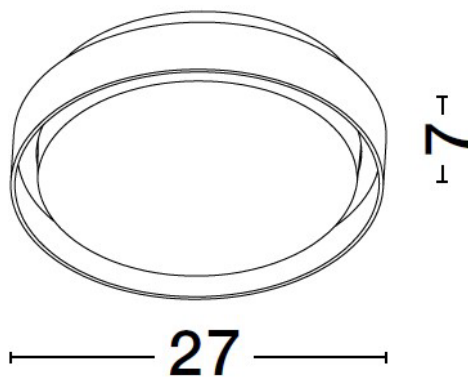

NOVA LUCE

PRODUCT DATASHEET

Version: 001

PRODUCT PHOTOGRAPH

TECHNICAL DRAWING

GENERAL INFORMATION

Product Code	9944602
Collection	Outdoor
Product Category	Ceiling
Product Family	OLIVER
Mounting Location	Ceiling
Application Environment	Outdoor

DIMENSION & WEIGHT

LxWxH (cm)	D: 27 H: 7
Cut out (cm)	N/A
Weight (Kgr)	1.7

MATERIAL & COLOR

Product Color	White
Body Material	Aluminium-Acrylic

APPLICATION & MOUNTING

Ambient Working Temp.	Max 40 °C
Type of Protection	IP65
Dimmable	No
Type of Dimming (Optional)	N/A
Mounting type	Surface
Mounting Depth (cm)	N/A
Led Module Replaceable	No
Light Source	LED