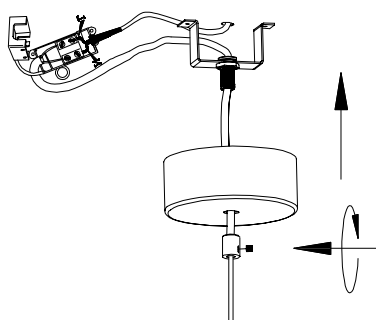

NOVA LUCE

9577019

1

Turn off the general switch

2

Unscrew the screw and rosette.

3

Unscrew the screw of the bracket

4

Connect the 3 wires
& Apply the screws

5

Insert the bulb & screw the lamp.

6

Turn on the general switch