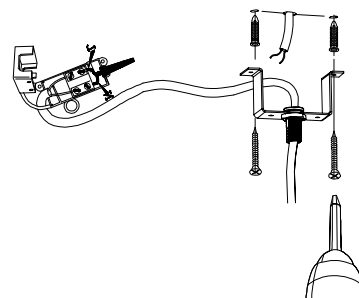

NOVA LUCE

9577019

1

Turn off the general switch

2

Unscrew the screw and rosette.

3

Unscrew the screw of the bracket

4

Connect the 3 wires
& Apply the screws

5

Insert the bulb & screw the lamp.

6

Turn on the general switch