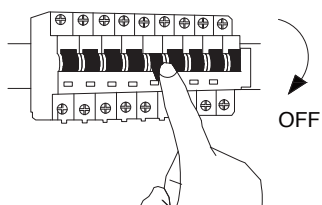

NOVA LUCE

9577019

1

Turn off the general switch

2

Unscrew the screw and rosette.

3

Unscrew the screw of the bracket

4

Connect the 3 wires
& Apply the screws

5

Insert the bulb & screw the lamp.

6

Turn on the general switch