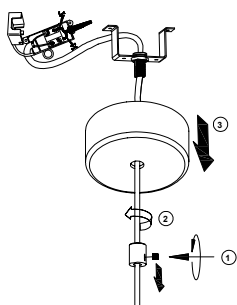

NOVA LUCE

9577019

1

Turn off the general switch

2

Unscrew the screw and rosette.

3

Unscrew the screw of the bracket

4

Connect the 3 wires
& Apply the screws

5

Insert the bulb & screw the lamp.

6

Turn on the general switch