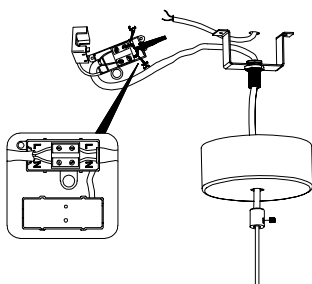

NOVA LUCE

9577019

1

Turn off the general switch

2

Unscrew the screw and rosette.

3

Unscrew the screw of the bracket

4

Connect the 3 wires
& Apply the screws

5

Insert the bulb & screw the lamp.

6

Turn on the general switch