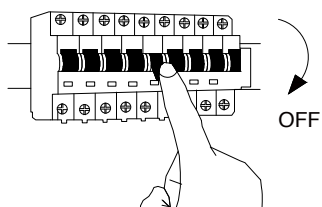

NOVA LUCE

9030832 9030833

1

Turn off the general switch

2

Remove the cap

3

Remove the crews

4

Remove the screws

5

Apply the bulb
Connect the wires

6

Apply the element in
Place with screws

7

Turn on the general switch