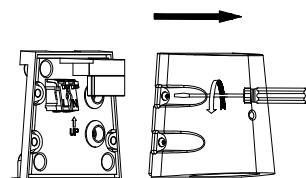

NOVA LUCE

9030832 9030833

1

Turn off the general switch

2

Remove the cap

3

Remove the crews

4

Remove the screws

5

Apply the bulb
Connect the wires

6

Apply the element in
Place with screws

7

Turn on the general switch