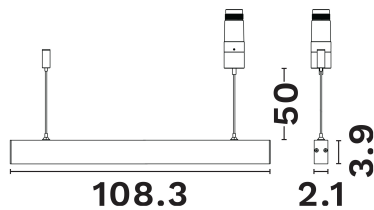

TECHNICAL DRAWING

MATERIAL & COLOR

Product Color	Black
Body Material	Aluminium
Cover Material	N/A

APPLICATION & MOUNTING

Ambient Working Temp.	45 C
Type of Protection	IP20
Protection Class IK	IK03
Dimmable	No
Type of Dimming (Optional)	N/A
Mounting type	Suspended
Mounting Depth (cm)	Ceiling
Led Module Replaceable	No
Light Source	Led
Adjustable	No

COMPATIBLE WITH

— On/Off Driver: N/A

— Triac Driver: N/A

— Dali Driver: N/A

NOVA LUCE S.A

Schimatari Viotias
32009, Greece

+30 22620 58 121
+30 22620 56 743

info@novaluce.com
www.novaluce.com