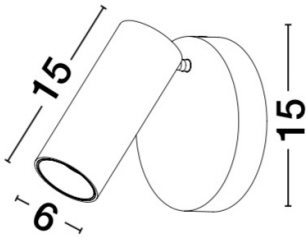

COMPATIBLE WITH

— On/Off Driver: N/A

— Triac Driver: N/A

— Dali Driver: N/A

GENERAL INFORMATION

Product Code	7410402
Product Category	Ceiling GU10
Product Family	Umberto
Mounting Location	Ceiling
Application Environment	Indoor

DIMENSION & WEIGHT

LxWxH (cm)	D: 6 H: 15
Cut out (cm)	0
Weight (Kgr)	1.05

MATERIAL & COLOR

Product Color	White
Body Material	Aluminium
Cover Material	N/A

APPLICATION & MOUNTING

Ambient Working Temp.	45 C
Type of Protection	IP20
Protection Class IK	N/A
Dimmable	N/A
Type of Dimming (Optional)	N/A
Mounting type	Surface
Mounting Depth (cm)	Ceiling
Led Module Replaceable	Yes
Light Source	LED GU10 / MR16
Adjustable	Yes

NOVA LUCE S.A

Schimatari Viotias
32009, Greece

+30 22620 58 121
+30 22620 56 743

info@novaluce.com
www.novaluce.com