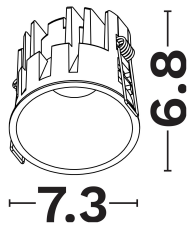

NOVA LUCE

PRODUCT DATASHEET

Version: 001

PRODUCT PHOTOGRAPH

GENERAL INFORMATION

Product Code	9030663
Product Category	Downlights
Product Family	Cirrus
Mounting Location	Ceiling
Application Environment	Indoor

DIMENSION & WEIGHT

LxWxH (cm)	D:7.3 H:6.8
Cut out (cm)	6,8
Weight (Kgr)	N/A

TECHNICAL DRAWING

MATERIAL & COLOR

Product Color	White
Body Material	Aluminium
Cover Material	N/A

APPLICATION & MOUNTING

Ambient Working Temp.	45 C
Type of Protection	IP44
Protection Class IK	IK03
Dimmable	Yes
Type of Dimming (Optional)	Triac/Dali
Mounting type	Recessed
Mounting Depth (cm)	Ceiling
Led Module Replaceable	No
Light Source	Led
Adjustable	No

NOVA LUCE

PRODUCT DATASHEET

Version: 001

ELECTRICAL DATA

Power (Nominal)	13
Input voltage (Nominal)	37Vdc
Mains Frequency	50/60Hz
Output voltage	37Vdc
Output Current	350mA
Power Factor	0.55
Efficiency	>83%
SVM	<0.4
Pst	<1
Class	III

PHOTOMETRICAL DATA

Luminous Flux	1077
Luminous Efficacy	82.8
Color Temperature	3000
Light Color (Designation)	Warm White
CRI	97
SDCM	<3
Beam Angle	36
UGR	N/A

LIFESPAN

Lifetime	50000
----------	--------------