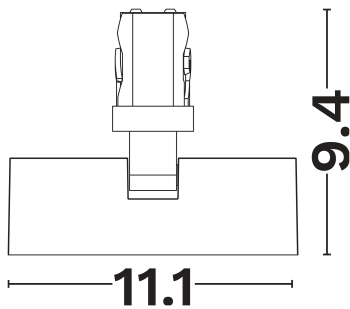

DIMENSION & WEIGHT

LxWxH (cm)	L:11.1 W:2.5 H:9.4 cm
Cut out (cm)	N/A
Weight (Kgr)	N/A

TECHNICAL DRAWING

MATERIAL & COLOR

Product Color	White
Body Material	Aluminium
Cover Material	N/A

APPLICATION & MOUNTING