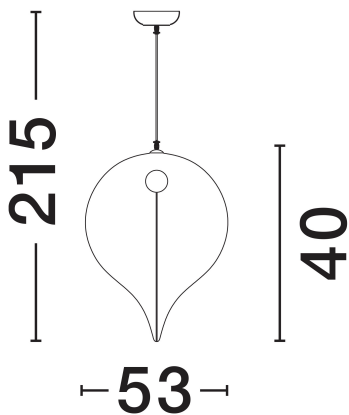

## TECHNICAL DRAWING

## DIMENSION & WEIGHT

LxWxH (cm)	D : 53 H: 215
Cut Out (cm)	N/A
Weight (Kgr)	1.1