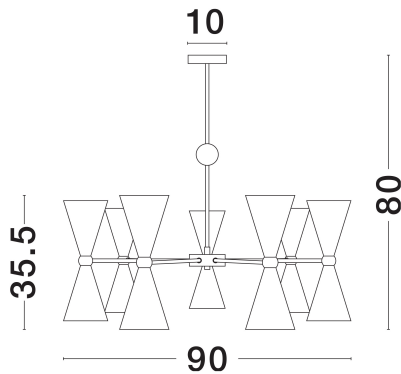

NOVA LUCE

PRODUCT DATASHEET

Version: 001

PRODUCT PHOTOGRAPH

TECHNICAL DRAWING

GENERAL INFORMATION

Product Code	9035976
Collection	Indoor
Product Category	Suspension
Product Family	Gala
Mounting Location	Wall
Application Environment	Indoor
Specifications	N/A

DIMENSION & WEIGHT

LxWxH (cm)	D: 90 H1: 35.5 H2: 80
Cut Out (cm)	N/A
Weight (Kgr)	6.8

MATERIAL & COLOR

Product Color	Matt Black & Gold
Body Material	Metal

APPLICATION & MOUNTING

Ambient Working Temp.	Max 45°C
Type of Protection	IP20
Dimmable	N/A
Type of Dimming	N/A
Mounting type	Surface
Mounting Depth (cm)	N/A
Led Module Replaceable	Yes
Light Source	E15

Power (Nominal)	14x5W
Input voltage (Nominal)	220-240V
Mains Frequency	50/60Hz

PHOTOMETRICAL DATA

Luminous Flux	N/A
Color Temperature	N/A
Light Color (Designation)	N/A

WARRANTY

Warranty	3 Years
----------	----------------