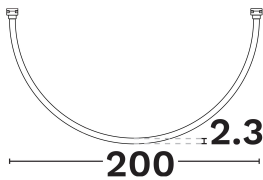

NOVA LUCE

PRODUCT DATASHEET

Version: 001

PRODUCT PHOTOGRAPH

GENERAL INFORMATION

Product Code	9009054
Product Category	Systems
Product Family	Uprail
Mounting Location	Ceiling
Application Environment	Indoor

DIMENSION & WEIGHT

LxWxH (cm)	D:4.5 H:200 cm
Cut out (cm)	N/A
Weight (Kgr)	N/A

TECHNICAL DRAWING

MATERIAL & COLOR

Product Color	White
Body Material	Aluminium
Cover Material	N/A

APPLICATION & MOUNTING

Ambient Working Temp.	45 C
Type of Protection	IP20
Protection Class IK	IK08
Dimmable	Yes
Type of Dimming (Optional)	Triac
Mounting type	Track
Mounting Depth (cm)	Ceiling
Led Module Replaceable	No
Light Source	Led
Adjustable	No

PHOTOMETRICAL DATA

Luminous Flux	2125
Luminous Efficacy	64.4
Color Temperature	3000
Light Color (Designation)	Warm White
CRI	>80
SDCM	<3
Beam Angle	360
UGR	N/A

LIFESPAN

Lifetime	50000
----------	--------------