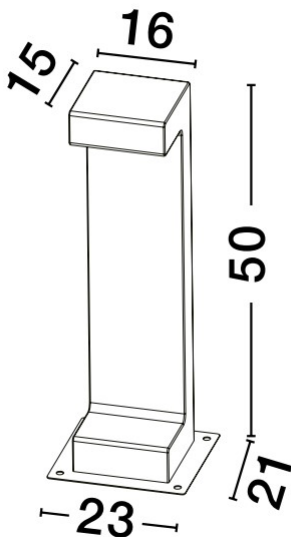

NOVA LUCE

PRODUCT DATASHEET

Version: 001

PRODUCT PHOTOGRAPH

GENERAL INFORMATION

Product Code	9540213
Collection	Outdoor
Product Category	Bollard
Product Family	ARAN
Mounting Location	Floor
Application Environment	Outdoor

DIMENSION & WEIGHT

LxWxH (cm)	L: 16 W: 15 H: 50
Cut out (cm)	N/A
Weight (Kgr)	8.0

TECHNICAL DRAWING

MATERIAL & COLOR

Product Color	Grey
Body Material	Cement-Glass

APPLICATION & MOUNTING

Ambient Working Temp.	(-15°C) ~ (+60°C)
Type of Protection	IP65
Dimmable	No
Type of Dimming (Optional)	N/A
Mounting type	Surface
Mounting Depth (cm)	N/A
Led Module Replaceable	No
Light Source	LED