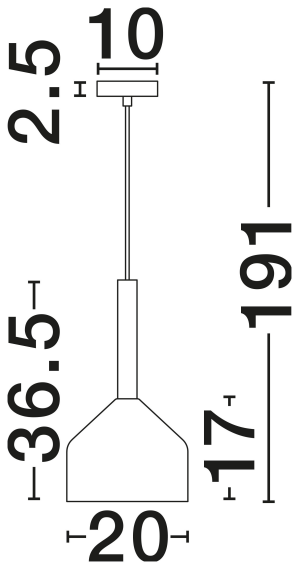

NOVA LUCE

PRODUCT DATASHEET

Version: 001

PRODUCT PHOTOGRAPH

TECHNICAL DRAWING

GENERAL INFORMATION

Product Code	9028830
Collection	Indoor
Product Category	Suspension
Product Family	Amelia
Mounting Location	Ceiling
Application Environment	Indoor
Specifications	N/A

DIMENSION & WEIGHT

LxWxH (cm)	D: 20 H: 190.5
Cut Out (cm)	N/A
Weight (Kgr)	0.9

MATERIAL & COLOR

Product Color	Clear & Sandy Gold
Body Material	Glass & Metal

APPLICATION & MOUNTING

Ambient Working Temp.	Max 45°C
Type of Protection	IP20
Dimmable	N/A
Type of Dimming	N/A
Mounting type	Surface
Mounting Depth (cm)	N/A
Led Module Replaceable	Yes
Light Source	G9

Power (Nominal)	1x5W
Input voltage (Nominal)	100-240V
Mains Frequency	50/60Hz

PHOTOMETRICAL DATA

Luminus Flux	N/A
Color Temperature	N/A
Light Color (Designation)	N/A

WARRANTY

Warranty	3 Years
----------	----------------