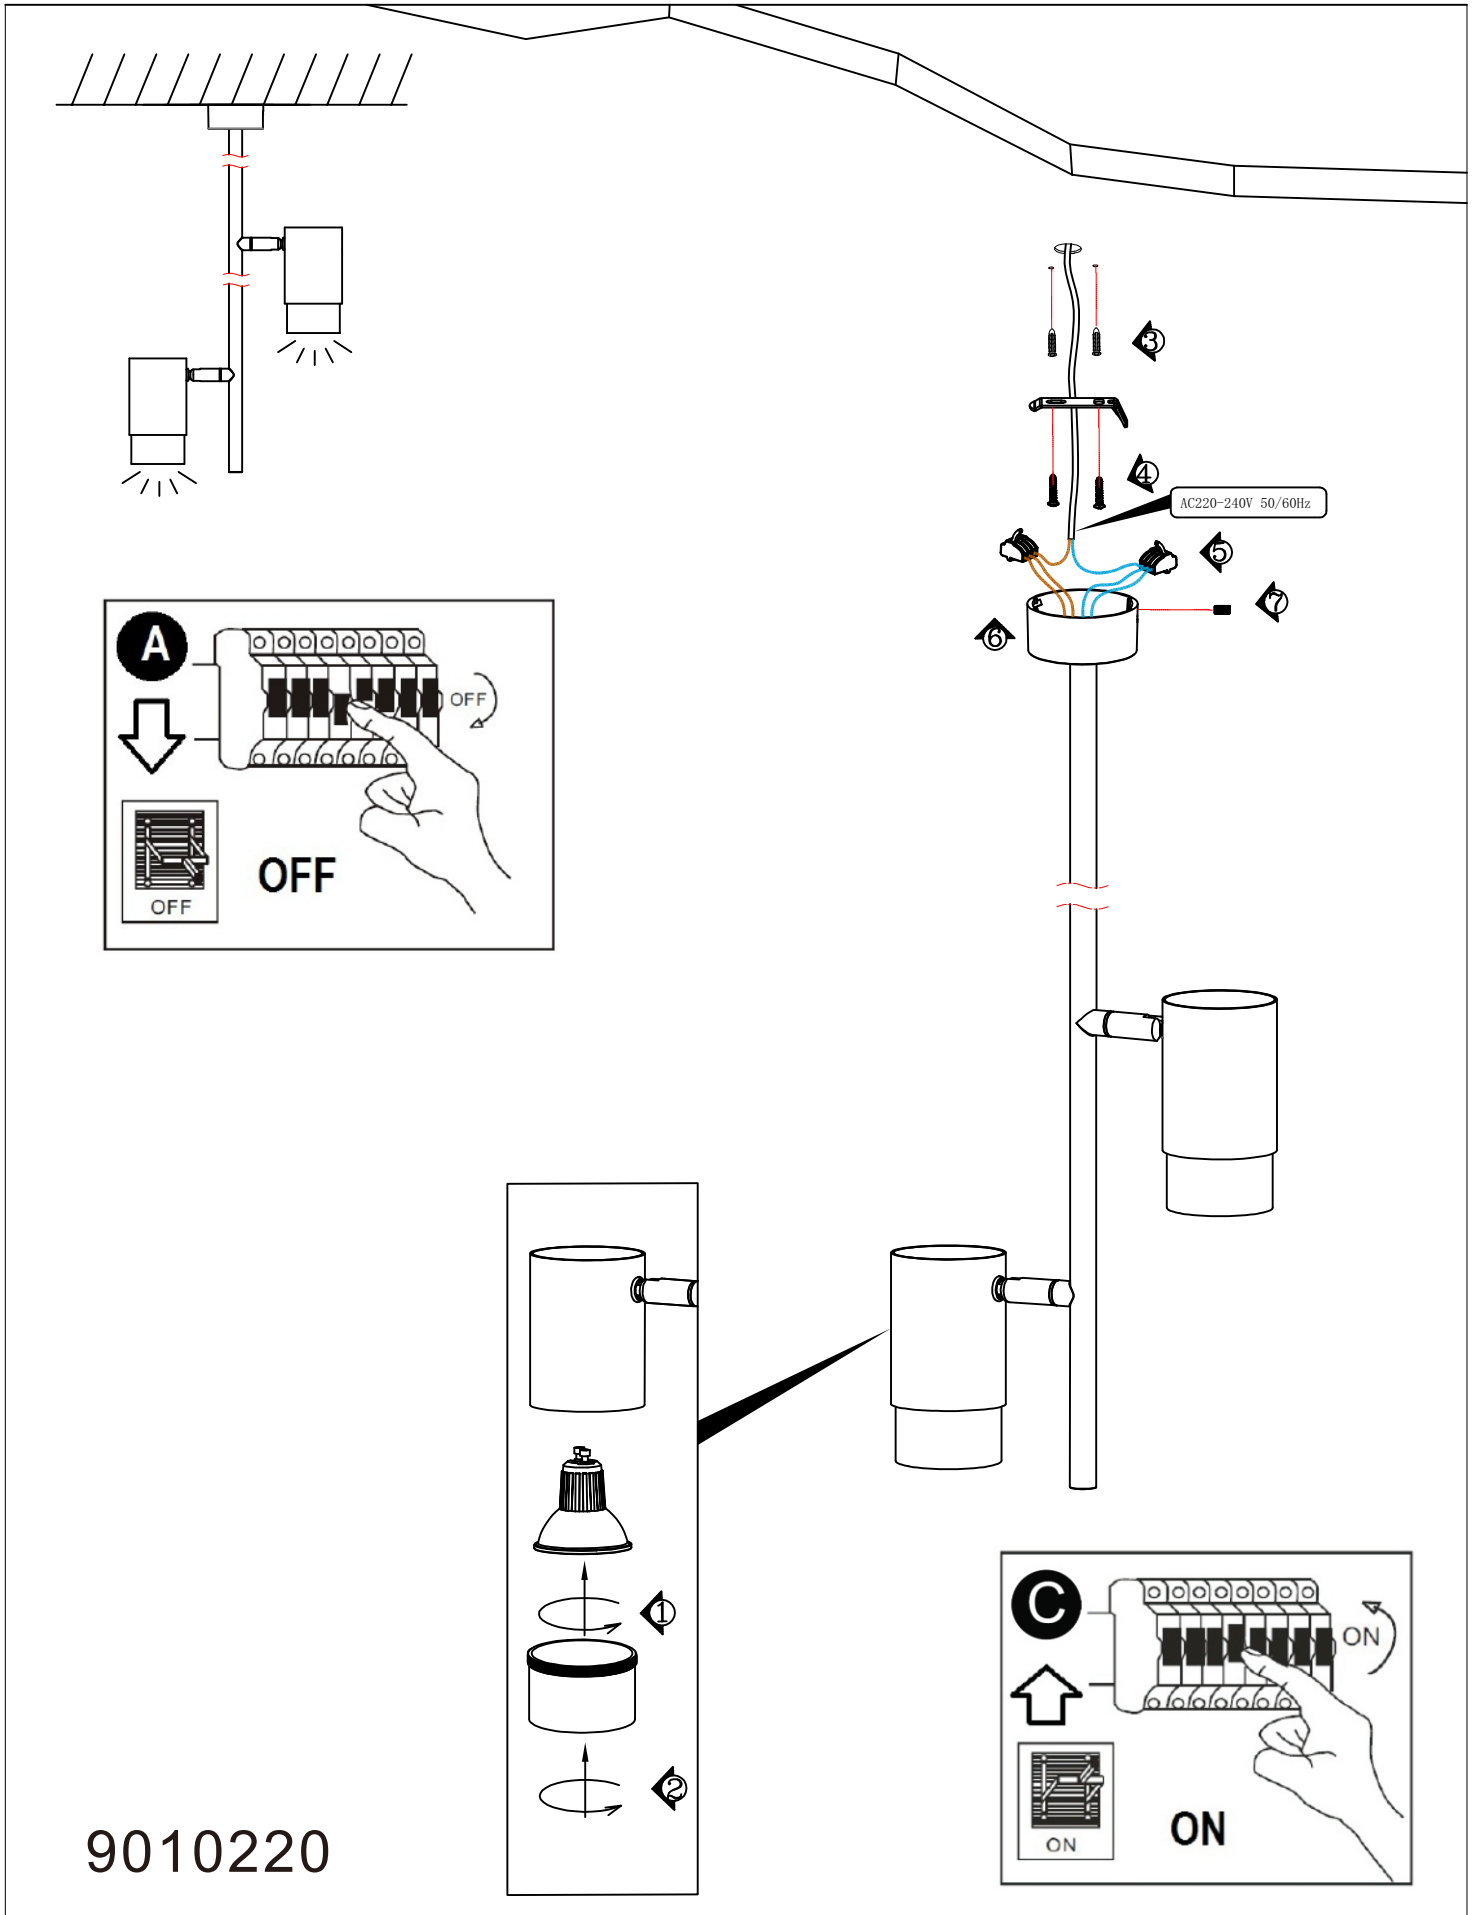

ATTENTION: FOR THIS OPERATION YOU HAVE TO CUT OFF THE POWER

MAXIMUM
220-240V~ 50/60Hz
LED Gu10 2x10Watt

NOVA LUCE

9010220