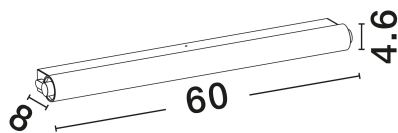

NOVA LUCE

PRODUCT DATASHEET

Version: 001

PRODUCT PHOTOGRAPH

TECHNICAL DRAWING

GENERAL INFORMATION

Product Code	9540331
Collection	Indoor
Product Category	Bathroom
Product Family	Cor
Mounting Location	Ceiling
Application Environment	Indoor
Specifications	N/A

DIMENSION & WEIGHT

LxWxH (cm)	L: 60 W: 7.9 H: 4.6
Cut Out (cm)	N/A
Weight (Kgr)	0.837

MATERIAL & COLOR

Product Color	Sandy Black
Body Material	Aluminium & Polycarbonate

APPLICATION & MOUNTING

Ambient Working Temp.	Max 45°C
Type of Protection	IP44
Dimmable	Yes
Type of Dimming	N/A
Mounting type	Surface
Mounting Depth (cm)	N/A
Led Module Replaceable	No
Light Source	LED

NOVA LUCE S.A

Schimatari Viotias
32009, Greece

+30 22620 58 121
+30 22620 56 743

info@novaluce.com
www.novaluce.com