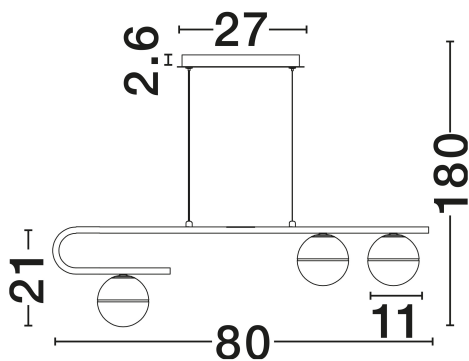

NOVA LUCE

PRODUCT DATASHEET

Version: 001

PRODUCT PHOTOGRAPH

TECHNICAL DRAWING

GENERAL INFORMATION

| | |
|-------------------------|------------|
| Product Code | 9960615 |
| Collection | Indoor |
| Product Category | Suspension |
| Product Family | Cantona |
| Mounting Location | Ceiling |
| Application Environment | Indoor |
| Specifications | N/A |

DIMENSION & WEIGHT

| | |
|--------------|--------------------|
| LxWxH (cm) | L: 80 W: 10 H: 180 |
| Cut Out (cm) | N/A |
| Weight (Kgr) | 3.3 |

MATERIAL & COLOR

| | |
|---------------|--------------------------|
| Product Color | Milky White & Brass Gold |
| Body Material | Glass & Steel |