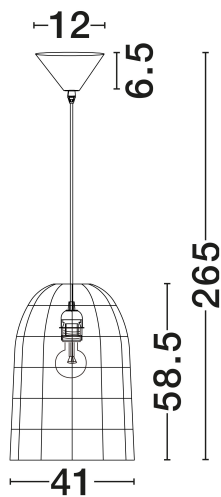

TECHNICAL DRAWING

GENERAL INFORMATION

Product Code	9586655
Collection	Indoor
Product Category	Suspension
Product Family	Solita
Mounting Location	Ceiling
Application Environment	Indoor
Specifications	N/A

DIMENSION & WEIGHT

LxWxH (cm)	D: 41 H: 26.5
Cut Out (cm)	N/A
Weight (Kgr)	1.3

MATERIAL & COLOR

Product Color	Brown & Sandy Black
Body Material	Rattan & Steel

APPLICATION & MOUNTING

Ambient Working Temp.	Max 45°C
Type of Protection	IP20
Dimmable	Yes
Type of Dimming	N/A
Mounting type	Surface
Mounting Depth (cm)	N/A
Led Module Replaceable	Yes
Light Source	E27

NOVA LUCE S.A

Schimatari Viotias
32009, Greece

+30 22620 58 121
+30 22620 56 743

info@novaluce.com
www.novaluce.com