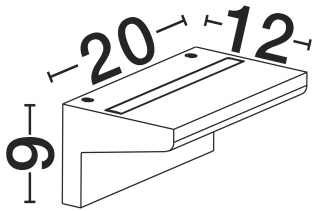

MATERIAL & COLOR

Product Color	Black
Body Material	Sandstone Cement

APPLICATION & MOUNTING

Ambient Working Temp.	(-15°C) ~ (+60°C)
Type of Protection	IP65
Dimmable	No
Type of Dimming	N/A
Mounting type	Surface
Mounting Depth (cm)	N/A
Led Module Replaceable	No
Light Source	LED

NOVA LUCE S.A

Schimatari Viotias
32009, Greece

+30 22620 58 121
+30 22620 56 743

info@novaluce.com
www.novaluce.com