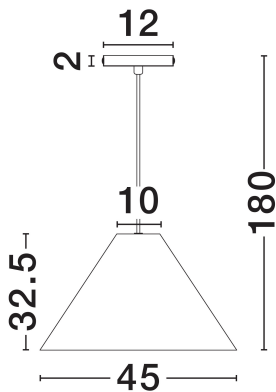

NOVA LUCE

PRODUCT DATASHEET

Version: 001

PRODUCT PHOTOGRAPH

TECHNICAL DRAWING

GENERAL INFORMATION

Product Code	9001136
Collection	Indoor
Product Category	Suspension
Product Family	Joelle
Mounting Location	Wall
Application Environment	Indoor
Specifications	N/A

DIMENSION & WEIGHT

LxWxH (cm)	D: 45 H: 180
Cut Out (cm)	N/A
Weight (Kgr)	1.5

MATERIAL & COLOR

Product Color	Rough White
Body Material	Papier Mache

APPLICATION & MOUNTING

Ambient Working Temp.	Max 45°C
Type of Protection	IP20
Dimmable	N/A
Type of Dimming	N/A
Mounting type	Surface
Mounting Depth (cm)	N/A
Led Module Replaceable	Yes
Light Source	E27