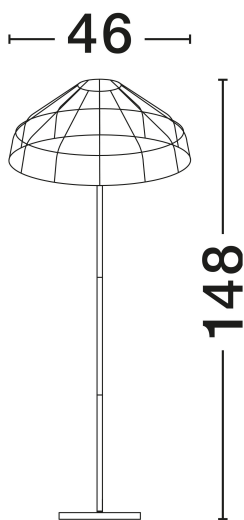

NOVA LUCE

PRODUCT DATASHEET

Version: 001

PRODUCT PHOTOGRAPH

TECHNICAL DRAWING

GENERAL INFORMATION

Product Code	9586529
Collection	Indoor
Product Category	Floor
Product Family	Capa
Mounting Location	Floor
Application Environment	Indoor
Specifications	N/A

DIMENSION & WEIGHT

LxWxH (cm)	D: 46 H: 147.5
Cut Out (cm)	N/A
Weight (Kgr)	5.55

MATERIAL & COLOR

Product Color	Natural, Black & Brown
Body Material	Rattan

APPLICATION & MOUNTING

Ambient Working Temp.	Max 45°C
Type of Protection	IP20
Dimmable	Yes
Type of Dimming	N/A
Mounting type	Surface
Mounting Depth (cm)	N/A
Led Module Replaceable	Yes
Light Source	E27