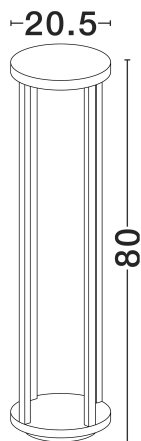

### PRODUCT PHOTOGRAPH

### DIMENSION & WEIGHT

LxWxH (cm)	D:20.5 H:80 cm
Cut out (cm)	N/A
Weight (Kgr)	2.28

### TECHNICAL DRAWING