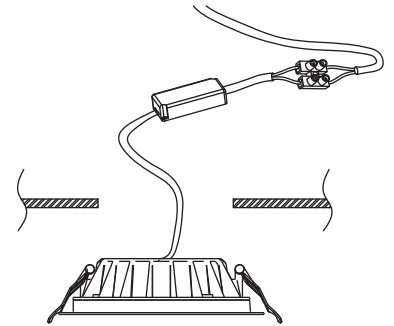

NOVA LUCE

9248068

1

Turn off the general switch

2

Create a CutOut

3

Connect wires

4

Fix the luminaire to the ceiling

5

Turn on the general switch

6

Turn on the light