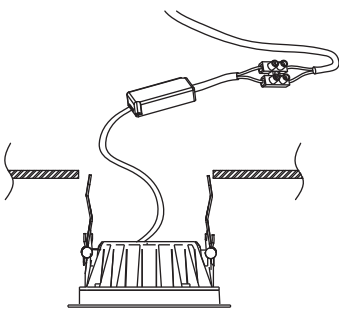

NOVA LUCE

9248068

1

Turn off the general switch

2

Create a CutOut

3

Connect wires

4

Fix the luminaire to the ceiling

5

Turn on the general switch

6

Turn on the light