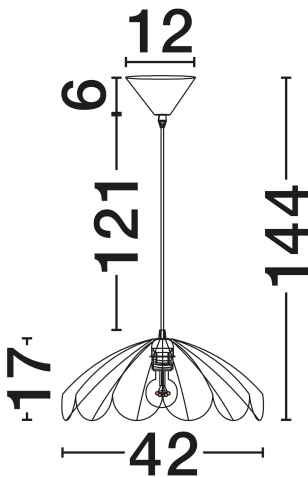

NOVA LUCE

PRODUCT DATASHEET

Version: 001

PRODUCT PHOTOGRAPH

TECHNICAL DRAWING

GENERAL INFORMATION

Product Code	9586801
Collection	Indoor
Product Category	Suspension
Product Family	Flare
Mounting Location	Ceiling
Application Environment	Indoor
Specifications	N/A

DIMENSION & WEIGHT

LxWxH (cm)	D: 42 H: 144
Cut Out (cm)	N/A
Weight (Kgr)	0.9

MATERIAL & COLOR

Product Color	Black
Body Material	Rattan & Steel

APPLICATION & MOUNTING

Ambient Working Temp.	Max 45°C
Type of Protection	IP20
Dimmable	Yes
Type of Dimming	N/A
Mounting type	Surface
Mounting Depth (cm)	N/A
Led Module Replaceable	Yes
Light Source	E27