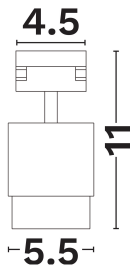

NOVA LUCE

PRODUCT DATASHEET

Version: 001

PRODUCT PHOTOGRAPH

GENERAL INFORMATION

Product Code	9009048
Product Category	Systems
Product Family	Uprail
Mounting Location	Ceiling
Application Environment	Indoor

DIMENSION & WEIGHT

LxWxH (cm)	D:5.5 H:11 cm
Cut out (cm)	N/A
Weight (Kgr)	N/A

TECHNICAL DRAWING

MATERIAL & COLOR

Product Color	Black
Body Material	Aluminium
Cover Material	N/A

APPLICATION & MOUNTING

Ambient Working Temp.	45 C
Type of Protection	IP20
Protection Class IK	IK04
Dimmable	Yes
Type of Dimming (Optional)	Triac
Mounting type	Track
Mounting Depth (cm)	Ceiling
Led Module Replaceable	No
Light Source	Led
Adjustable	Yes

NOVA LUCE

PRODUCT DATASHEET

Version: 001

ELECTRICAL DATA

Power (Nominal)	7
Input voltage (Nominal)	24Vdc
Mains Frequency	50/60Hz
Output voltage	N/A
Output Current	N/A
Power Factor	N/A
Efficiency	N/A
SVM	N/A
Pst	N/A
Class	III

PHOTOMETRICAL DATA

Luminous Flux	444
Luminous Efficacy	63.4
Color Temperature	3000
Light Color (Designation)	Warm White
CRI	97
SDCM	<3
Beam Angle	15-36
UGR	<12

LIFESPAN

Lifetime	50000
----------	--------------