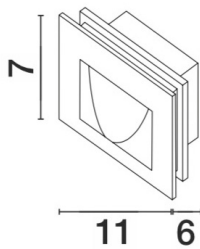

DIMENSION & WEIGHT

LxWxH (cm)	L: 11 W: 6 H: 7
Cut out (cm)	N/A
Weight (Kgr)	0.4

MATERIAL & COLOR

Product Color	White
Body Material	Aluminium

TECHNICAL DRAWING

APPLICATION & MOUNTING

Ambient Working Temp.	Max 40 oC
Type of Protection	IP54
Dimmable	No
Type of Dimming (Optional)	N/A
Mounting type	Surface
Mounting Depth (cm)	N/A
Led Module Replaceable	No
Light Source	LED