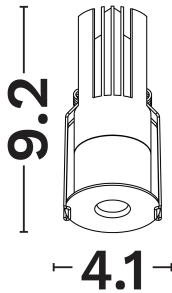

NOVA LUCE

PRODUCT DATASHEET

Version: 001

PRODUCT PHOTOGRAPH

GENERAL INFORMATION

Product Code	9090032
Product Category	Downlights
Product Family	Minione Special Lenses
Mounting Location	Ceiling
Application Environment	Indoor

DIMENSION & WEIGHT

LxWxH (cm)	D:46 H:90mm
Cut out (cm)	3,5
Weight (Kgr)	N/A

TECHNICAL DRAWING

MATERIAL & COLOR

Product Color	Black
Body Material	Aluminium
Cover Material	N/A

APPLICATION & MOUNTING

Ambient Working Temp.	45 C
Type of Protection	IP20
Protection Class IK	IK05
Dimmable	Yes
Type of Dimming (Optional)	Triac/Dali
Mounting type	Recessed
Mounting Depth (cm)	Ceiling
Led Module Replaceable	No
Light Source	Led
Adjustable	No

PHOTOMETRICAL DATA

Luminous Flux	385
Luminous Efficacy	48.1
Color Temperature	3000
Light Color (Designation)	Warm White
CRI	90
SDCM	<3
Beam Angle	24
UGR	<19

LIFESPAN

Lifetime	50000
----------	--------------