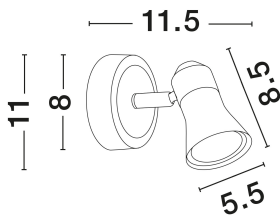

TECHNICAL DRAWING

NOVA LUCE S.A

Schimatari Viotias
32009, Greece

+30 22620 58 121
+30 22620 56 743

info@novaluce.com
www.novaluce.com