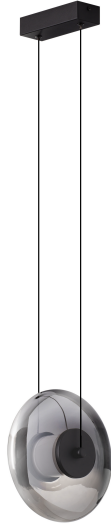

## PRODUCT PHOTOGRAPH

## GENERAL INFORMATION

Product Code	9416944
Collection	Indoor
Product Category	Suspension
Product Family	Ballet
Mounting Location	Ceiling
Application Environment	Indoor
Specifications	N/A

## DIMENSION & WEIGHT

LxWxH (cm)	D: 26 H: 200
Cut Out (cm)	N/A
Weight (Kgr)	1.05

## MATERIAL & COLOR

Product Color	Sandy Black & Smokey Grey
Body Material	Metal & Glass