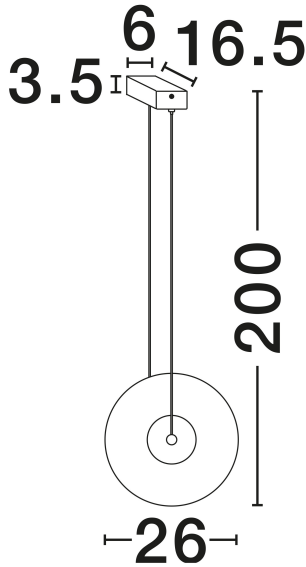

TECHNICAL DRAWING

GENERAL INFORMATION

Product Code	9416944
Collection	Indoor
Product Category	Suspension
Product Family	Ballet
Mounting Location	Ceiling
Application Environment	Indoor
Specifications	N/A

DIMENSION & WEIGHT

LxWxH (cm)	D: 26 H: 200
Cut Out (cm)	N/A
Weight (Kgr)	1.05

MATERIAL & COLOR

Product Color	Sandy Black & Smokey Grey
Body Material	Metal & Glass

APPLICATION & MOUNTING

Ambient Working Temp.	Max 45°C
Type of Protection	IP20
Dimmable	Yes
Type of Dimming	Triac
Mounting type	Surface
Mounting Depth (cm)	N/A
Led Module Replaceable	No
Light Source	LED

NOVA LUCE S.A

Schimatari Viotias
32009, Greece

+30 22620 58 121
+30 22620 56 743

info@novaluce.com
www.novaluce.com