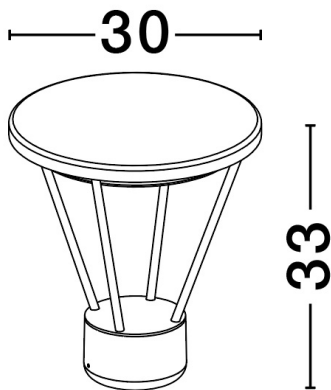

GENERAL INFORMATION

Product Code	9030572
Collection	Outdoor
Product Category	Bollard
Product Family	Virtus
Mounting Location	Ground
Application Environment	Outdoor
Specifications	

DIMENSION & WEIGHT

LxWxH (cm)	D: 30 H: 33
Cut out (cm)	N/A
Weight (Kgr)	2.3

MATERIAL & COLOR

Product Color	Sandy Black
Body Material	Aluminium & Pc

APPLICATION & MOUNTING

Ambient Working Temp.	Max 45 oC
Type of Protection	IP65
Dimmable	No
Type of Dimming (Optional)	N/A
Mounting type	Surface
Mounting Depth (cm)	N/A
Led Module Replaceable	No
Light Source	LED

NOVA LUCE S.A

Schimatari Viotias
32009, Greece

+30 22620 58 121
+30 22620 56 743

info@novaluce.com
www.novaluce.com