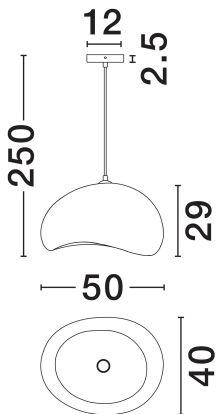

NOVA LUCE

PRODUCT DATASHEET

Version: 001

PRODUCT PHOTOGRAPH

TECHNICAL DRAWING

GENERAL INFORMATION

Product Code	9002673
Collection	Indoor
Product Category	Suspension
Product Family	Aere
Mounting Location	Wall
Application Environment	Indoor
Specifications	N/A

DIMENSION & WEIGHT

LxWxH (cm)	L: 50 W: 40 H: 250
Cut Out (cm)	N/A
Weight (Kgr)	3.5

MATERIAL & COLOR

Product Color	Stone Gray
Body Material	Polyurethane & Resin

APPLICATION & MOUNTING

Ambient Working Temp.	Max 45°C
Type of Protection	IP20
Dimmable	N/A
Type of Dimming	N/A
Mounting type	Surface
Mounting Depth (cm)	N/A
Led Module Replaceable	Yes
Light Source	E27

Power (Nominal)	1x12W
Input voltage (Nominal)	220-240V
Mains Frequency	50/60Hz

PHOTOMETRICAL DATA

Luminous Flux	N/A
Color Temperature	N/A
Light Color (Designation)	N/A

WARRANTY

Warranty	3 Years
----------	----------------