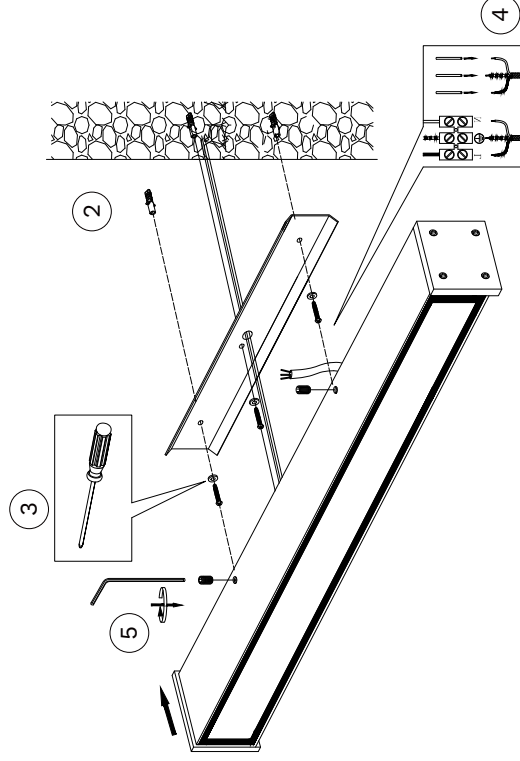

NOVA LUCE

9030944

1

Turn off the general switch

6

Turn on the general switch

1. Turn on the general switch

2. Drill holes & apply plastic anchors with screws

3. Tight them up

4. Connect the wires

5. Apply the screws to make it stable

6. Turn on general switch