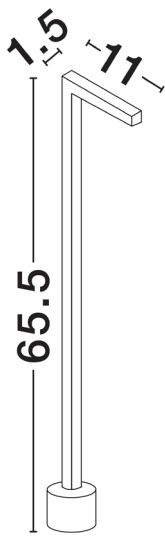

NOVA LUCE

PRODUCT DATASHEET

Version: 001

PRODUCT PHOTOGRAPH

TECHNICAL DRAWING

GENERAL INFORMATION

Product Code	9060264
Collection	Outdoor
Product Category	Bollard
Product Family	Pipe
Mounting Location	Ground
Application Environment	Outdoor
Specifications	Antisalt Protection

DIMENSION & WEIGHT

LxWxH (cm)	L: 1,5 W: 11 H: 65,5
Cut out (cm)	N/A
Weight (Kgr)	0

MATERIAL & COLOR

Product Color	Coffee
Body Material	Aluminium & Metal

APPLICATION & MOUNTING

Ambient Working Temp.	Max 45 oC
Type of Protection	IP65
Dimmable	No
Type of Dimming (Optional)	N/A
Mounting type	Surface
Mounting Depth (cm)	N/A
Led Module Replaceable	No
Light Source	LED

Power (Nominal)	5 W
Input voltage (Nominal)	220-240Vac
Mains Frequency	50/60Hz

PHOTOMETRICAL DATA

Luminous Flux	188 lm
Color Temperature	3000 K
Light Color (Designation)	Warm White

WARRANTY

Warranty	3 Years
----------	----------------