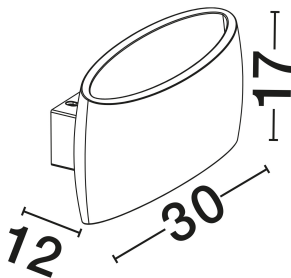

NOVA LUCE

PRODUCT DATASHEET

Version: 001

PRODUCT PHOTOGRAPH

GENERAL INFORMATION

Product Code	7201601
Collection	Indoor
Product Category	Wall
Product Family	Otello
Mounting Location	Wall
Application Environment	Indoor
Specifications	N/A

DIMENSION & WEIGHT

LxWxH (cm)	L: 30 W: 17 H: 12
Cut Out (cm)	N/A
Weight (Kgr)	0

MATERIAL & COLOR

Product Color	White
Body Material	Gypsum

TECHNICAL DRAWING

APPLICATION & MOUNTING

Ambient Working Temp.	Max 45°C
Type of Protection	IP20
Dimmable	Yes
Type of Dimming	N/A
Mounting type	Surface
Mounting Depth (cm)	N/A
Led Module Replaceable	Yes
Light Source	E27