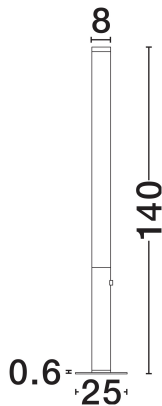

NOVA LUCE

PRODUCT DATASHEET

Version: 001

PRODUCT PHOTOGRAPH

TECHNICAL DRAWING

GENERAL INFORMATION

Product Code	9268056
Collection	Indoor
Product Category	Floor
Product Family	Glaze
Mounting Location	Floor
Application Environment	Indoor
Specifications	N/A

DIMENSION & WEIGHT

LxWxH (cm)	D: 25 H: 140
Cut Out (cm)	N/A
Weight (Kgr)	6

MATERIAL & COLOR

Product Color	Sandy Black
Body Material	Steel, Aluminium & Acrylic

APPLICATION & MOUNTING

Ambient Working Temp.	Max 45°C
Type of Protection	IP20
Dimmable	Yes
Type of Dimming	Triac
Mounting type	Surface
Mounting Depth (cm)	N/A
Led Module Replaceable	No
Light Source	LED

Power (Nominal)	32W
Input voltage (Nominal)	220-240V
Mains Frequency	50/60Hz

PHOTOMETRICAL DATA

Luminous Flux	2172lm
Color Temperature	3000K
Light Color (Designation)	Warm White

WARRANTY

Warranty	3 Years
----------	----------------