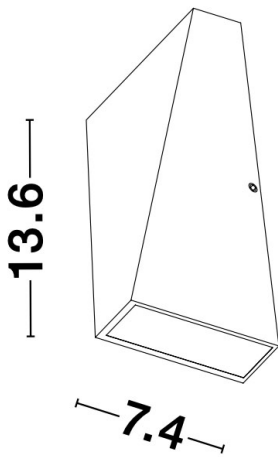

TECHNICAL DRAWING

GENERAL INFORMATION

Product Code	9202262
Collection	Outdoor
Product Category	Wall
Product Family	Miley
Mounting Location	Wall
Application Environment	Outdoor

DIMENSION & WEIGHT

LxWxH (cm)	L: 7.4 W: 7.4 H: 13.6
Cut out (cm)	N/A
Weight (Kgr)	0.4

MATERIAL & COLOR

Product Color	Sandy Black
Body Material	Aluminium & Glass

APPLICATION & MOUNTING

Ambient Working Temp.	Max 45 oC
Type of Protection	IP54
Dimmable	No
Type of Dimming (Optional)	N/A
Mounting type	Wall
Mounting Depth (cm)	N/A
Led Module Replaceable	No
Light Source	LED

NOVA LUCE S.A

Schimatari Viotias
32009, Greece

+30 22620 58 121
+30 22620 56 743

info@novaluce.com
www.novaluce.com