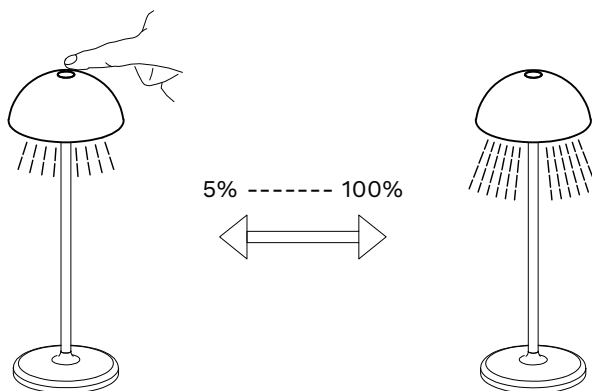

# NOVA LUCE

9281380, 9281381

Firstly, charge the lamp until the led changes to green.  
The USB cable is in the attachment bag.  
We recommend that you use 1A adaptor.

Turn it on/off, by pressing the switch on the top

The lamp is dimmable  
Long press the switch on top to adjust the light