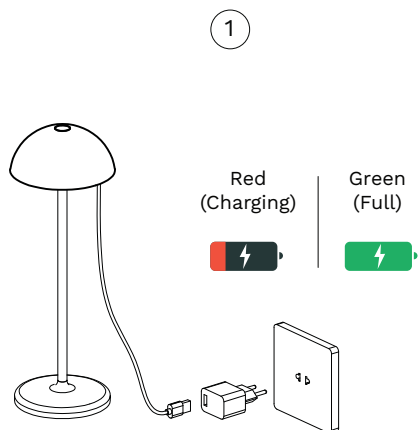

# NOVA LUCE

9281380, 9281381

Firstly, charge the lamp until the led changes to green.  
The USB cable is in the attachment bag.  
We recommend that you use 1A adaptor.

Turn it on/off, by pressing the switch on the top

The lamp is dimmable  
Long press the switch on top to adjust the light