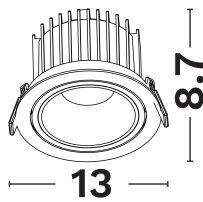

NOVA LUCE

PRODUCT DATASHEET

Version: 001

PRODUCT PHOTOGRAPH

GENERAL INFORMATION

Product Code	9844035
Product Category	Downlights
Product Family	Vulcan
Mounting Location	Ceiling
Application Environment	Indoor

DIMENSION & WEIGHT

LxWxH (cm)	D:13 H:8.7
Cut out (cm)	11,5
Weight (Kgr)	N/A

TECHNICAL DRAWING

MATERIAL & COLOR

Product Color	White
Body Material	Aluminium
Cover Material	N/A

APPLICATION & MOUNTING

Ambient Working Temp.	45 C
Type of Protection	IP20
Protection Class IK	IK03
Dimmable	Yes
Type of Dimming (Optional)	Triac/Dali
Mounting type	Recessed
Mounting Depth (cm)	Ceiling
Led Module Replaceable	No
Light Source	Led
Adjustable	Yes

NOVA LUCE

PRODUCT DATASHEET

Version: 001

ELECTRICAL DATA

Power (Nominal)	30
Input voltage (Nominal)	220-240Vac
Mains Frequency	50/60Hz
Output voltage	36Vdc
Output Current	750mA
Power Factor	0,95
Efficiency	>81%
SVM	<0.4
Pst	<1
Class	II

PHOTOMETRICAL DATA

Luminous Flux	2297
Luminous Efficacy	76.6
Color Temperature	3000
Light Color (Designation)	Warm White
CRI	>90
SDCM	<3
Beam Angle	36
UGR	<19

LIFESPAN

Lifetime	50000
----------	--------------