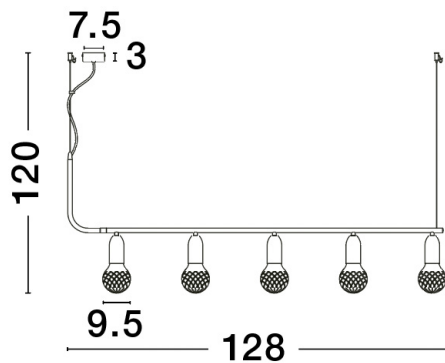

TECHNICAL DRAWING

GENERAL INFORMATION

Product Code	9536415
Collection	Decorative
Product Category	Suspension
Product Family	Veda
Mounting Location	Ceiling
Application Environment	Indoor

DIMENSION & WEIGHT

LxWxH (cm)	L: 128 W: 10 H: 120
Cut out (cm)	N/A
Weight (Kgr)	2.6

MATERIAL & COLOR

Product Color	Brass & Clear
Body Material	Metal & Glass

APPLICATION & MOUNTING

Ambient Working Temp.	Max 45 oC
Type of Protection	IP20
Dimmable	Depends on the lamp
Type of Dimming (Optional)	N/A
Mounting type	Ceiling
Mounting Depth (cm)	N/A
Led Module Replaceable	Yes
Light Source	LED G9

NOVA LUCE S.A

Schimatari Viotias
32009, Greece

+30 22620 58 121
+30 22620 56 743

info@novaluce.com
www.novaluce.com