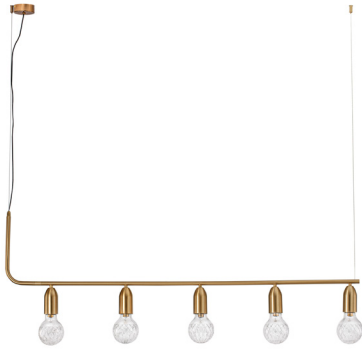

NOVA LUCE

PRODUCT DATASHEET

Version: 001

PRODUCT PHOTOGRAPH