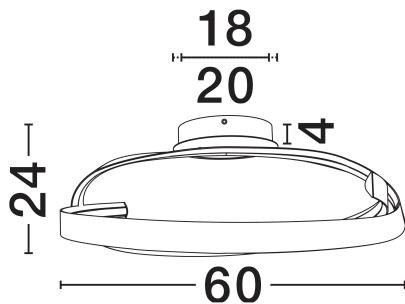

TECHNICAL DRAWING

APPLICATION & MOUNTING

Ambient Working Temp.	Max 45°C
Type of Protection	IP20
Dimmable	Yes
Type of Dimming	Triac
Mounting type	Surface
Mounting Depth (cm)	N/A
Led Module Replaceable	No
Light Source	LED

NOVA LUCE S.A

Schimatari Viotias
32009, Greece

+30 22620 58 121
+30 22620 56 743

info@novaluce.com
www.novaluce.com