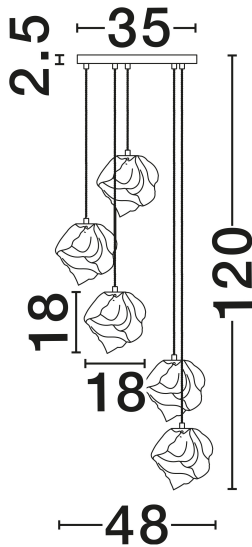

NOVA LUCE

PRODUCT DATASHEET

Version: 001

PRODUCT PHOTOGRAPH

TECHNICAL DRAWING

GENERAL INFORMATION

Product Code	9009255
Collection	Indoor
Product Category	Suspension
Product Family	Odelle
Mounting Location	Ceiling
Application Environment	Indoor
Specifications	N/A

DIMENSION & WEIGHT

LxWxH (cm)	D: 48 H: 120
Cut Out (cm)	N/A
Weight (Kgr)	4.5

MATERIAL & COLOR

Product Color	Amber & Brass Gold
Body Material	Glass & Metal

APPLICATION & MOUNTING

Ambient Working Temp.	Max 45°C
Type of Protection	IP20
Dimmable	Yes
Type of Dimming	N/A
Mounting type	Surface
Mounting Depth (cm)	N/A
Led Module Replaceable	Yes
Light Source	E14

Power (Nominal)	5x5W
Input voltage (Nominal)	100-240V
Mains Frequency	50/60Hz

PHOTOMETRICAL DATA

Luminous Flux	N/A
Color Temperature	N/A
Light Color (Designation)	N/A

WARRANTY

Warranty	3 Years
----------	----------------