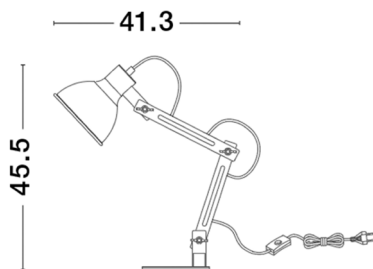

GENERAL INFORMATION

Product Code	9620130
Collection	Decorative
Product Category	Table
Product Family	Grou
Mounting Location	N/A
Application Environment	Indoor

DIMENSION & WEIGHT

LxWxH (cm)	L: 15 W: 41,3 H: 45,5
Cut out (cm)	N/A
Weight (Kgr)	1.3

MATERIAL & COLOR

Product Color	Matt Black
Body Material	Metal & Wood

APPLICATION & MOUNTING

Ambient Working Temp.	Max 45 oC
Type of Protection	IP20
Dimmable	Depends on the lamp
Type of Dimming (Optional)	N/A
Mounting type	N/A
Mounting Depth (cm)	N/A
Led Module Replaceable	Yes
Light Source	LED E27

NOVA LUCE S.A

Schimatari Viotias
32009, Greece

+30 22620 58 121
+30 22620 56 743

info@novaluce.com
www.novaluce.com