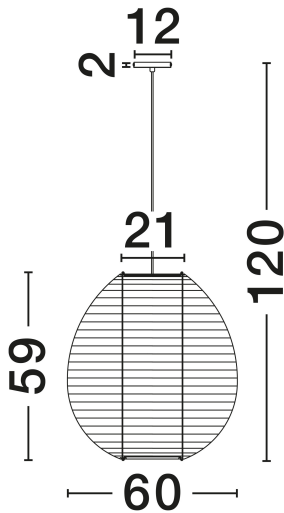

NOVA LUCE

PRODUCT DATASHEET

Version: 001

PRODUCT PHOTOGRAPH

TECHNICAL DRAWING

GENERAL INFORMATION

Product Code	9001142
Collection	Indoor
Product Category	Suspension
Product Family	Nubble
Mounting Location	Ceiling
Application Environment	Indoor
Specifications	N/A

DIMENSION & WEIGHT

LxWxH (cm)	D: 60 H: 120
Cut Out (cm)	N/A
Weight (Kgr)	0.97

MATERIAL & COLOR

Product Color	White
Body Material	Boucle Fabric

APPLICATION & MOUNTING

Ambient Working Temp.	Max 45°C
Type of Protection	IP20
Dimmable	Yes
Type of Dimming	N/A
Mounting type	Surface
Mounting Depth (cm)	N/A
Led Module Replaceable	Yes
Light Source	E27

Power (Nominal)	1x12W
Input voltage (Nominal)	100-240V
Mains Frequency	50/60Hz

PHOTOMETRICAL DATA

Luminous Flux	N/A
Color Temperature	N/A
Light Color (Designation)	N/A

WARRANTY

Warranty	3 Years
----------	----------------