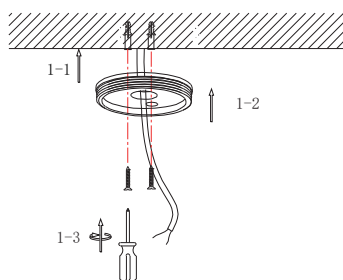

# NOVA LUCE

9060309 9060310  
9060311 9060312  
9060313 9060314  
9060315 9060316

1

Turn off the general switch

2

Drill holes, apply plastic anchors  
With screws

3

Connect the wires and rotate the  
object to put in place