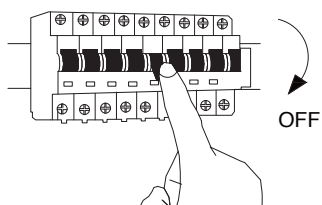

# NOVA LUCE

9060309 9060310  
9060311 9060312  
9060313 9060314  
9060315 9060316

1

Turn off the general switch

2

Drill holes, apply plastic anchors  
With screws

3

Connect the wires and rotate the  
object to put in place

4

Turn on the general switch