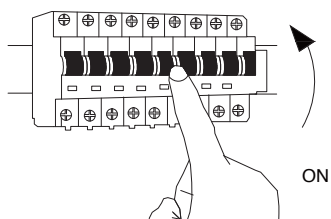

# NOVA LUCE

9060309 9060310  
9060311 9060312  
9060313 9060314  
9060315 9060316

1

Turn off the general switch

2

Drill holes, apply plastic anchors  
With screws

3

Connect the wires and rotate the  
object to put in place

4

Turn on the general switch