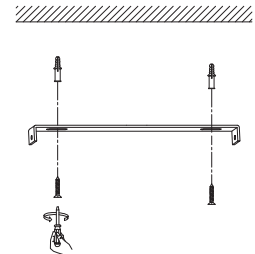

NOVA LUCE

9695253

1

Turn off the general switch

2

Dismental the product

3

Drill holes apply plastic Anchors with screws

4

Connect wires

5

Apply side screws

6

Turn on the general switch