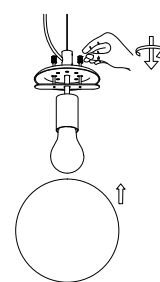

NOVA LUCE

920422

1

Turn off the general switch

2

Drill holes
Apply plastic anchors with screws

3

Connect the wires

4

Apply the side screws

5

Apply the bulb in to place

6

Apply the glass

6

Turn on the general switch