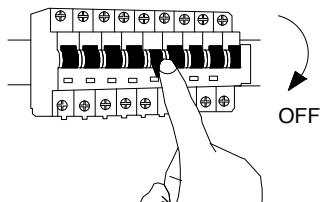

NOVA LUCE

920422

1

Turn off the general switch

2

Drill holes
Apply plastic anchors with screws

3

Connect the wires

4

Apply the side screws

5

Apply the bulb in to place

6

Apply the glass

6

Turn on the general switch