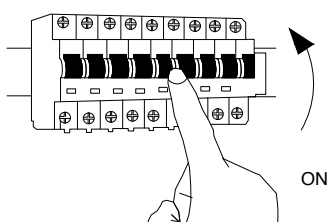

NOVA LUCE

920422

1

Turn off the general switch

2

Drill holes
Apply plastic anchors with screws

3

Connect the wires

4

Apply the side screws

5

Apply the bulb in to place

6

Apply the glass

6

Turn on the general switch