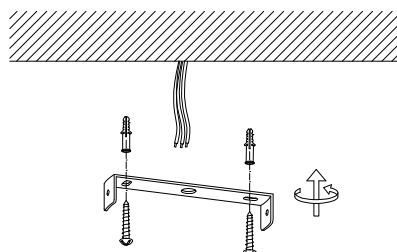

NOVA LUCE

920422

1

Turn off the general switch

2

Drill holes
Apply plastic anchors with screws

3

Connect the wires

4

Apply the side screws

5

Apply the bulb in to place

6

Apply the glass

6

Turn on the general switch