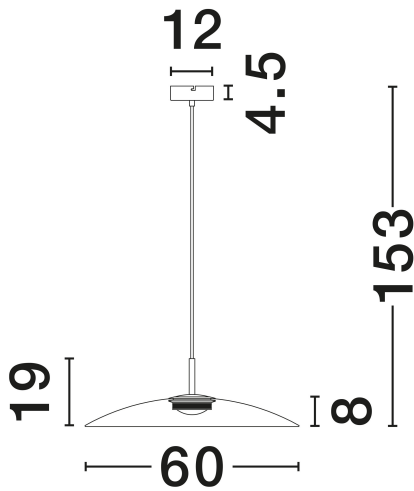

NOVA LUCE

PRODUCT DATASHEET

Version: 001

PRODUCT PHOTOGRAPH

TECHNICAL DRAWING

GENERAL INFORMATION

Product Code	9620140
Collection	Indoor
Product Category	Suspension
Product Family	Polifemo
Mounting Location	Ceiling
Application Environment	Indoor
Specifications	N/A

DIMENSION & WEIGHT

LxWxH (cm)	D: 60 H: 153
Cut Out (cm)	N/A
Weight (Kgr)	5

MATERIAL & COLOR

Product Color	Smokey & Sandy Black
Body Material	Glass & Metal

APPLICATION & MOUNTING

Ambient Working Temp.	Max 45°C
Type of Protection	IP20
Dimmable	No
Type of Dimming	N/A
Mounting type	Surface
Mounting Depth (cm)	N/A
Led Module Replaceable	No
Light Source	LED

Power (Nominal)	17W
Input voltage (Nominal)	220-240V
Mains Frequency	50/60Hz

PHOTOMETRICAL DATA

Luminous Flux	1360lm
Color Temperature	3000K
Light Color (Designation)	Warm White

WARRANTY

Warranty	3 Years
----------	----------------