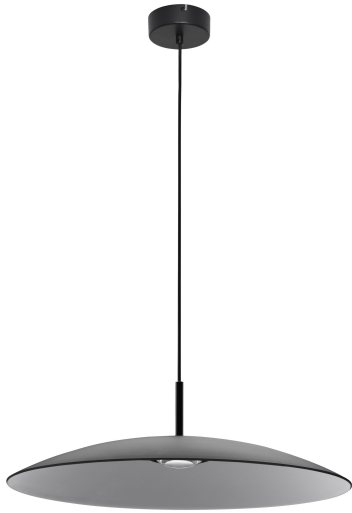

NOVA LUCE

PRODUCT DATASHEET

Version: 001

PRODUCT PHOTOGRAPH

TECHNICAL DRAWING

GENERAL INFORMATION

Product Code	9620140
Collection	Indoor
Product Category	Suspension
Product Family	Polifemo
Mounting Location	Ceiling
Application Environment	Indoor
Specifications	N/A

DIMENSION & WEIGHT

LxWxH (cm)	D: 60 H: 153
Cut Out (cm)	N/A
Weight (Kgr)	5

MATERIAL & COLOR

Product Color	Smokey & Sandy Black
Body Material	Glass & Metal

APPLICATION & MOUNTING

Ambient Working Temp.	Max 45°C
Type of Protection	IP20
Dimmable	No
Type of Dimming	N/A
Mounting type	Surface
Mounting Depth (cm)	N/A
Led Module Replaceable	No
Light Source	LED

Power (Nominal)	17W
Input voltage (Nominal)	220-240V
Mains Frequency	50/60Hz

PHOTOMETRICAL DATA

Luminous Flux	1360lm
Color Temperature	3000K
Light Color (Designation)	Warm White

WARRANTY

Warranty	3 Years
----------	----------------