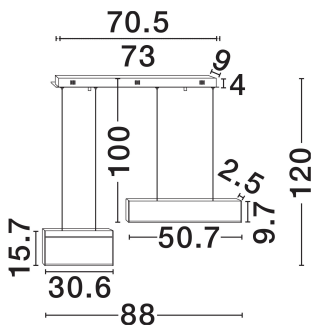

TECHNICAL DRAWING

GENERAL INFORMATION

Product Code	9190220
Collection	Indoor
Product Category	Table
Product Family	Aluna
Mounting Location	Table
Application Environment	Indoor
Specifications	N/A

DIMENSION & WEIGHT

LxWxH (cm)	D: 12 H: 18.5
Cut Out (cm)	N/A
Weight (Kgr)	1.1

MATERIAL & COLOR

Product Color	Gold & Black
Body Material	Metal, Steel, Aluminium & Silicone

APPLICATION & MOUNTING

Ambient Working Temp.	Max 45°C
Type of Protection	IP20
Dimmable	Yes
Type of Dimming	Triac
Mounting type	Surface
Mounting Depth (cm)	N/A
Led Module Replaceable	No
Light Source	LED

NOVA LUCE S.A

Schimatari Viotias
32009, Greece

+30 22620 58 121
+30 22620 56 743

info@novaluce.com
www.novaluce.com